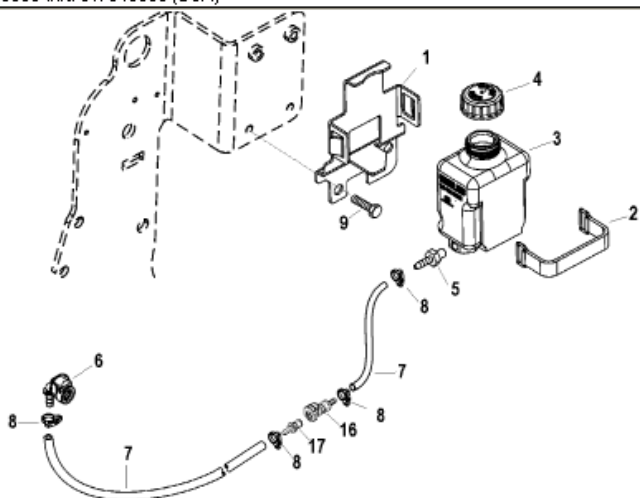

Parts List						
Ref	Class	Part	Description	Qty	Comment	Footnote
1		860065A	BRACKET KIT, Lube Monitor Rese	1	(Closed Cooling)	
2		808023T	STRAP, Reservoir Retainer	1		
3		806193A36	RESERVOIR, Lube Monitor	1	(Closed Cooling)	
4	36	806727	CAP, Lube Reservoir	1		
5	22	808624	CONNECTOR, Lube Reservoir	1		
6	22	861163	QUICK CONNECTOR, (90 Degree)	1		
7	32	19409 71	HOSE, (54.00 Inches Bulk)	1		
8	54	41582 5	CLAMP, Nylon, Hose	AR		
9	10	98261	SCREW, (.375-16 x .750)	2		
10		865175T	BRACKET, Lube Monitor Reservoir	1	(Standard Cooling)	
11		806193A37	RESERVOIR, Lube Monitor	1	(Standard Cooling)	
12	36	806727	CAP, Lube Reservoir	1		
13	22	85439001	CONNECTOR, Male, Lube Reservoir	1		
14	10	828552	SCREW, (.375-16 x .500)	1		
15	11	826709 8	NUT, (.250-20)	1		
16	22	865190	CONNECTOR, Female	1		
17	22	865191	FITTING, Male	1		