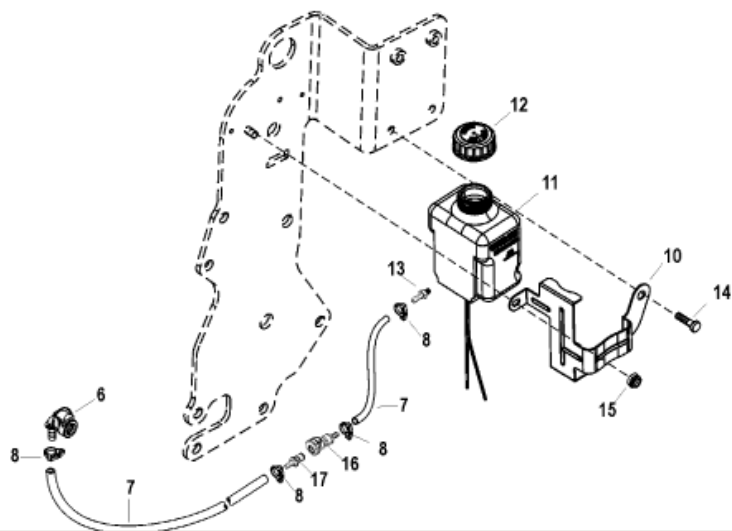

Parts List						
Ref	Class	Part	Description	Qty	Comment	Footnote
1		860065A	BRACKET KIT, Lube Monitor Rese	1	(Closed Cooling)	
2		808023T	STRAP, Reservoir Retainer	1		
3		806193A36	RESERVOIR, Lube Monitor	1	(Closed Cooling)	
4	36	806727	CAP, Lube Reservoir	1		
5	22	808624	CONNECTOR, Lube Reservoir	1		
6	22	861163	QUICK CONNECTOR, (90 Degree)	1		
7	32	19409 71	HOSE, (54.00 Inches Bulk)	1		
8	54	41582 5	CLAMP, Nylon, Hose	AR		
9	10	98261	SCREW, (.375-16 x .750)	2		
10		865175T	BRACKET, Lube Monitor Reservoir	1	(Standard Cooling)	
11		806193A37	RESERVOIR, Lube Monitor	1	(Standard Cooling)	
12	36	806727	CAP, Lube Reservoir	1		
13	22	85439001	CONNECTOR, Male, Lube Reservoir	1		
14	10	828552	SCREW, (.375-16 x .500)	1		
15	11	826709 8	NUT, (.250-20)	1		
16	22	865190	CONNECTOR, Female	1		
17	22	865191	FITTING, Male	1		